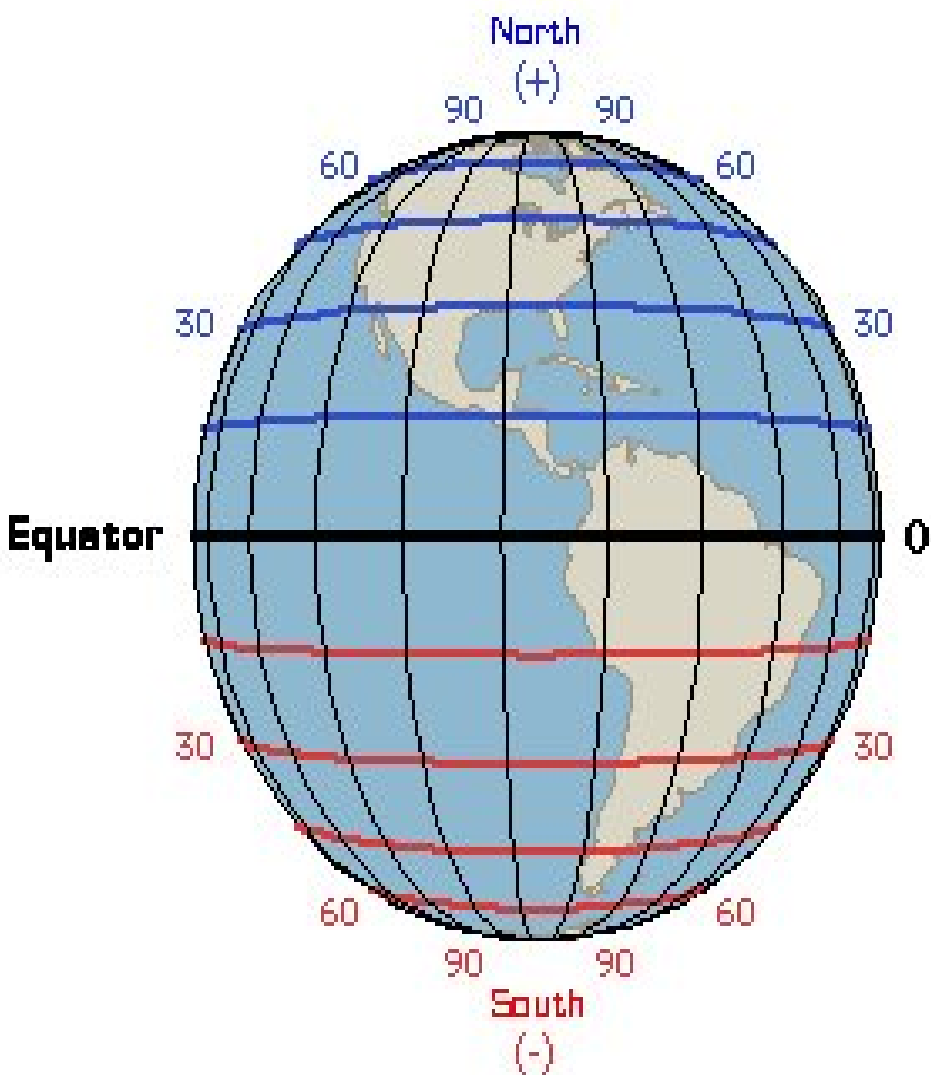

Hemispheres

Prime Meridian = 0°

Western Hemisphere

Eastern Hemisphere

Hemispheres

Equator = 0°

Hemispheres

Equator = 0°

W

E

Northern Hemisphere

Southern Hemisphere

N

S

W

E

Hemispheres

Equator = 0°

I.D.L.
 180°

Prime
Meridian
 0°

Hemispheres

Equator = 0°

I.D.L.
 180°

Prime
Meridian
 0°

PRIME MERIDIAN

1 of 1

Fill in the Blank

PRIME MERIDIAN

1 of 1

Latitude

Longitude