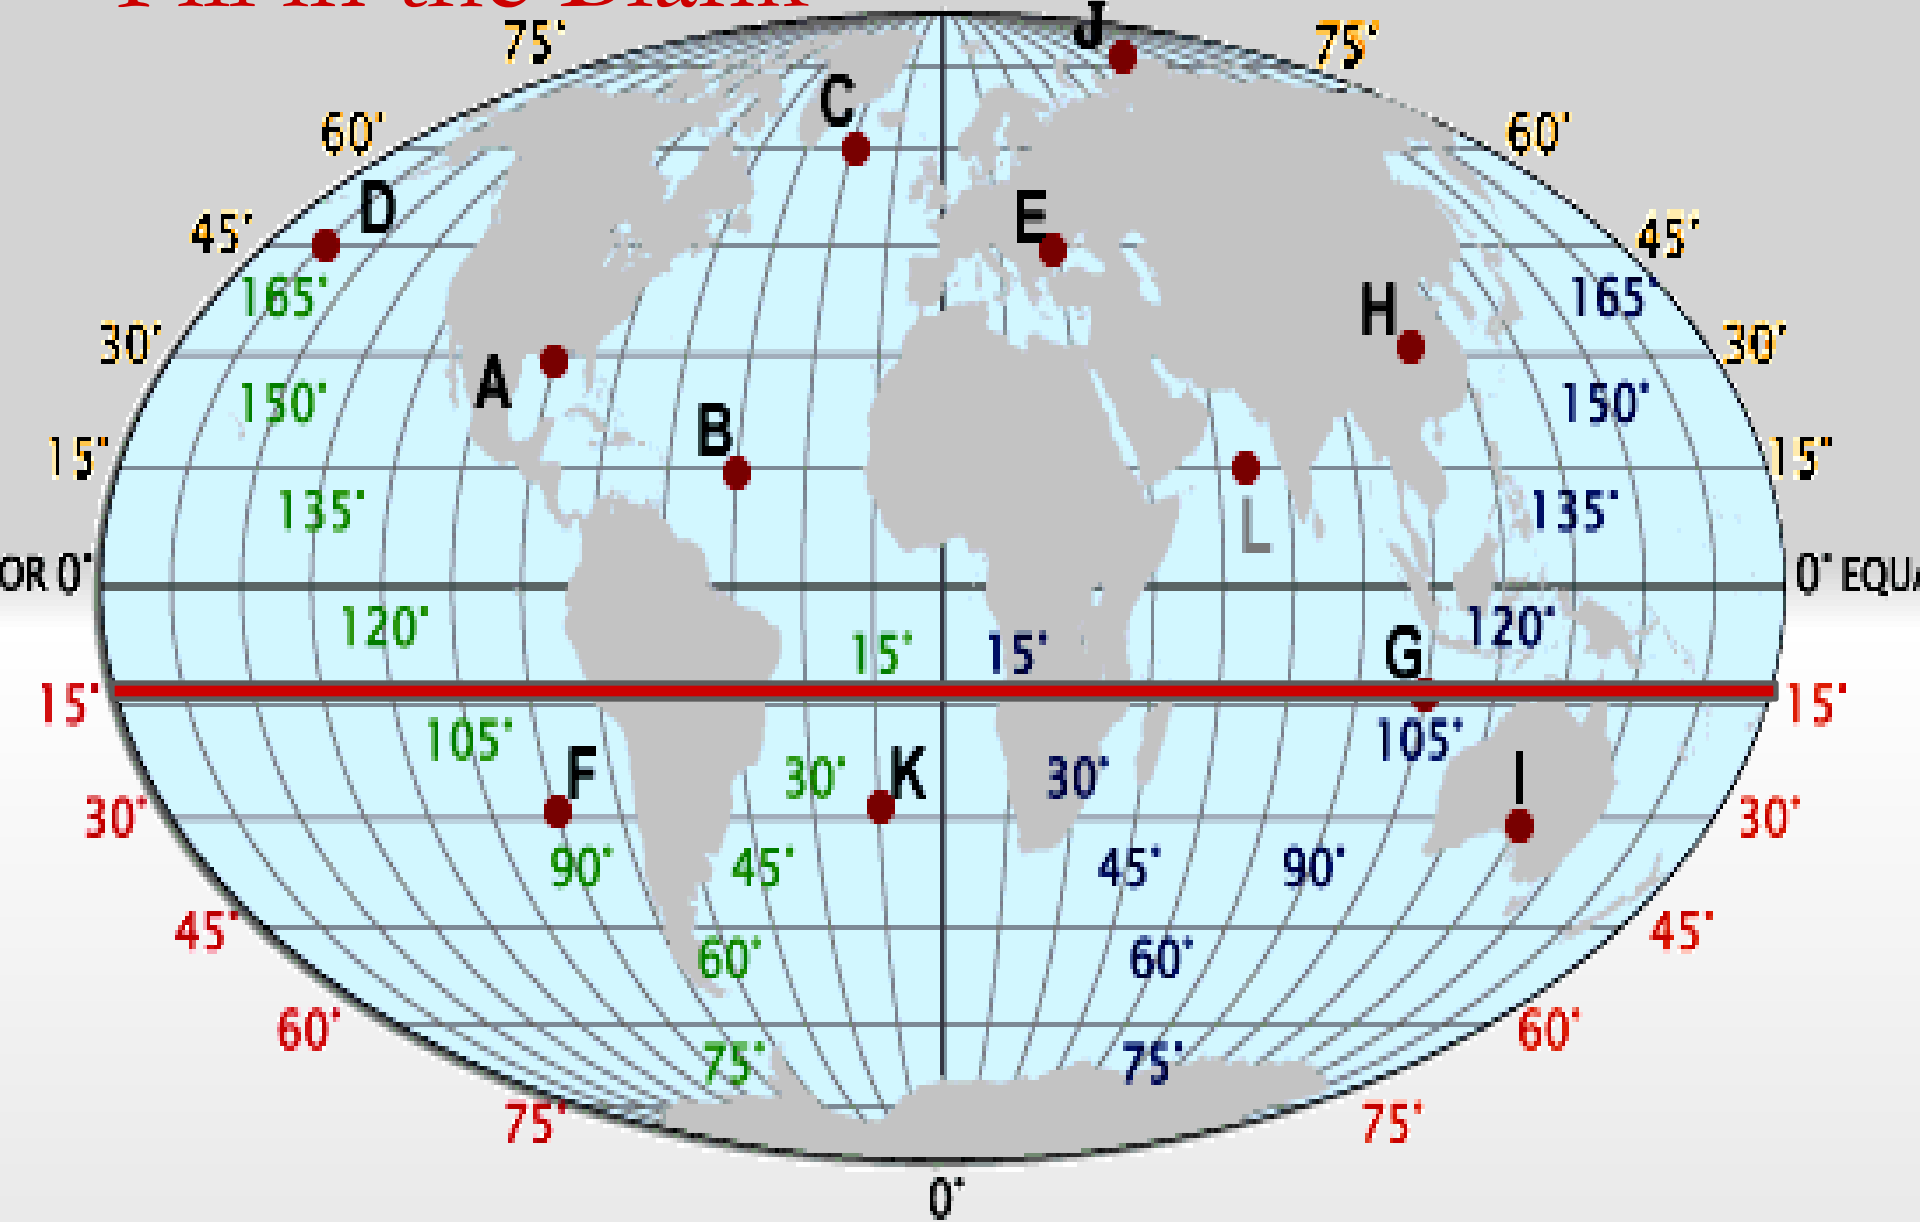

Hemispheres

Prime Meridian = 0°

Western Hemisphere

Eastern Hemisphere

Hemispheres

Equator = 0°

Hemispheres

Equator = 0°

W

E

Northern Hemisphere

Southern Hemisphere

N

S

W

E

Hemispheres

Equator = 0°

I.D.L.
 180°

Prime
Meridian
 0°

Hemispheres

Equator = 0°

I.D.L.
 180°

Prime
Meridian
 0°

PRIME MERIDIAN

1 of 1

Fill in the Blank

PRIME MERIDIAN

1 of 1

Latitude

Longitude