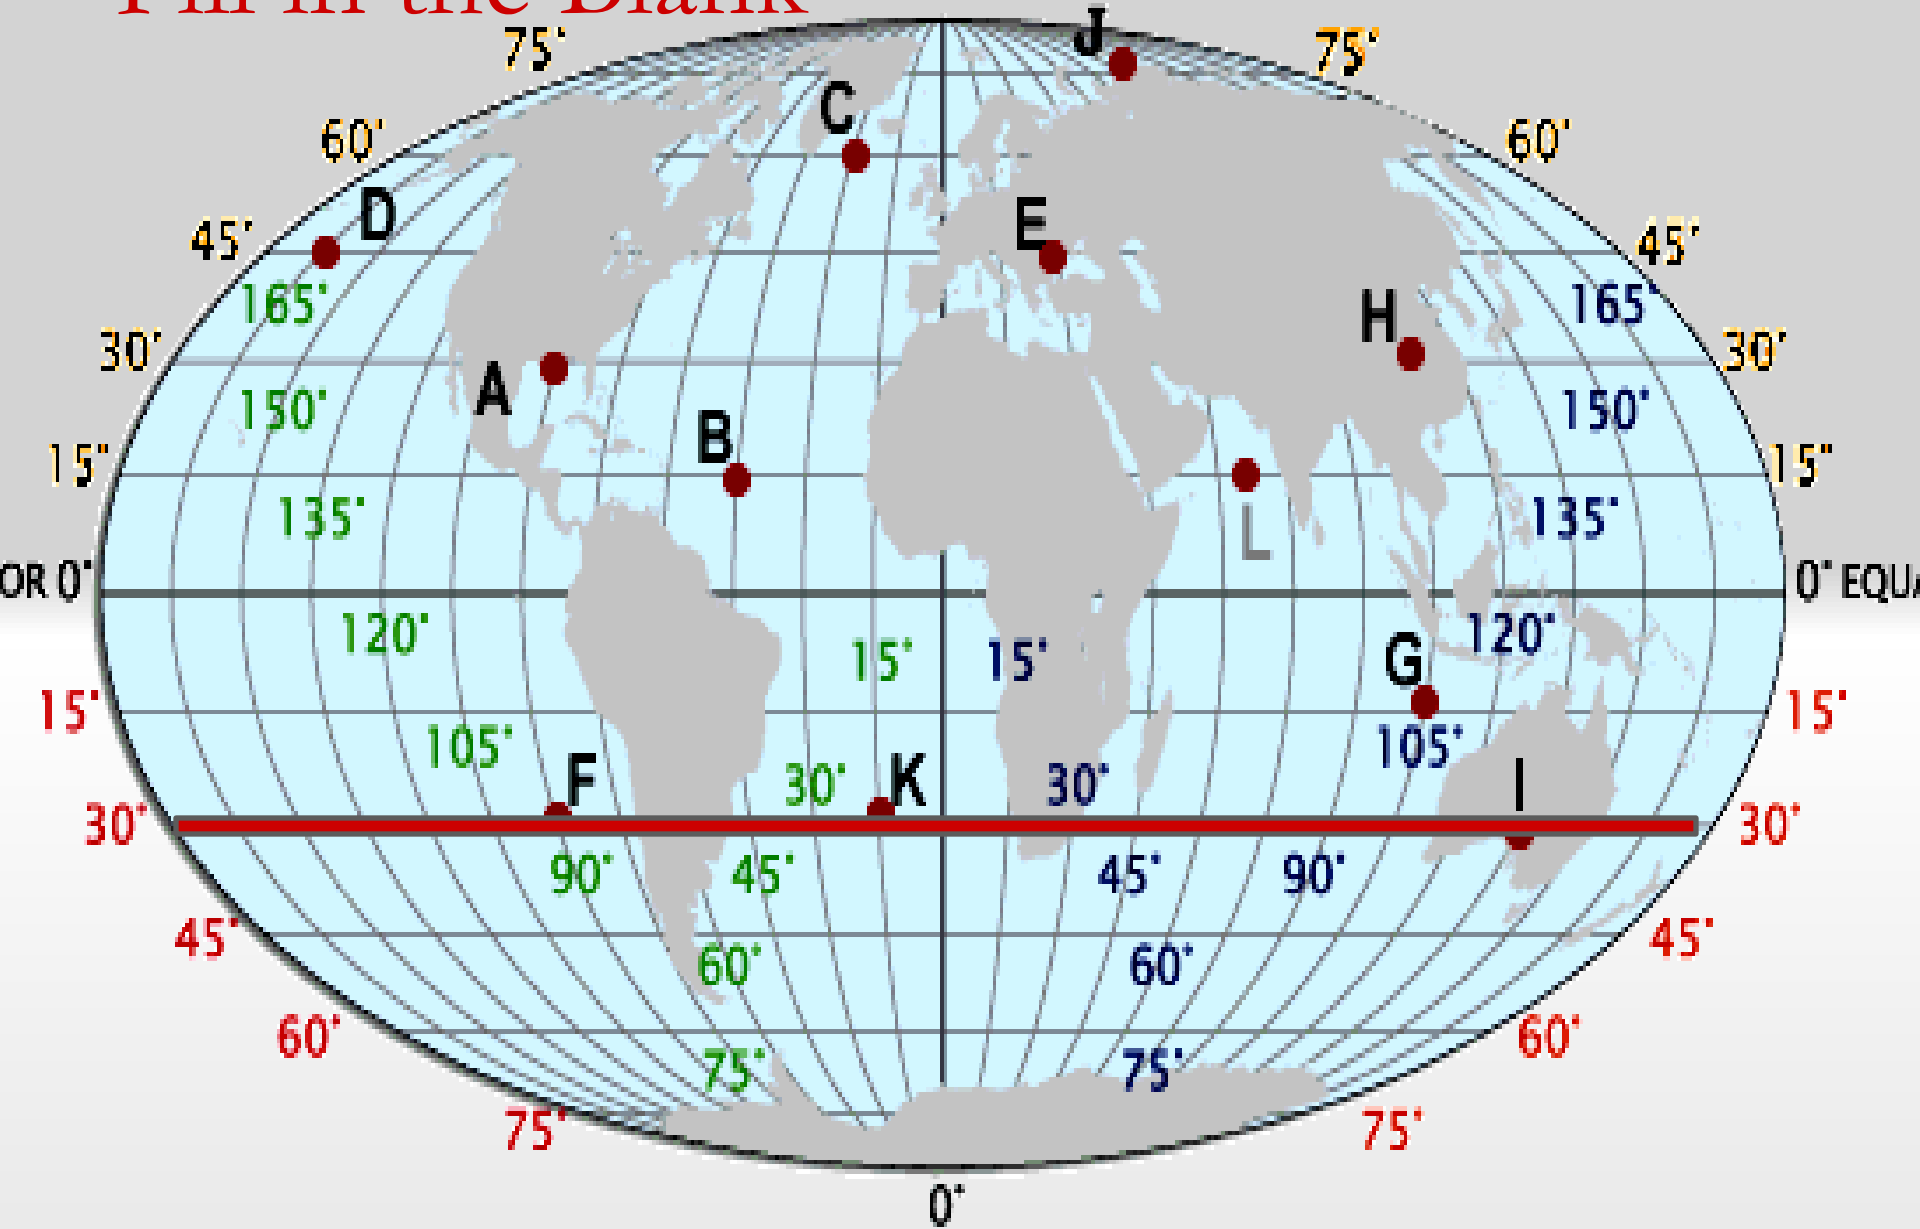

Hemispheres

Prime Meridian = 0°

Western Hemisphere

Eastern Hemisphere

Hemispheres

Equator = 0°

Hemispheres

Equator = 0°

Hemispheres

Equator = 0°

I.D.L.
 180°

Prime
Meridian
 0°

Hemispheres

Equator = 0°

I.D.L.
 180°

Prime
Meridian
 0°

Hemispheres

Fill in the Blank

PRIME MERIDIAN

1 of 1

Fill in the Blank

PRIME MERIDIAN

1 of 1

Fill in the Blank

PRIME MERIDIAN

1 of 1

Fill in the Blank

PRIME MERIDIAN

1 of 1

Latitude

Longitude