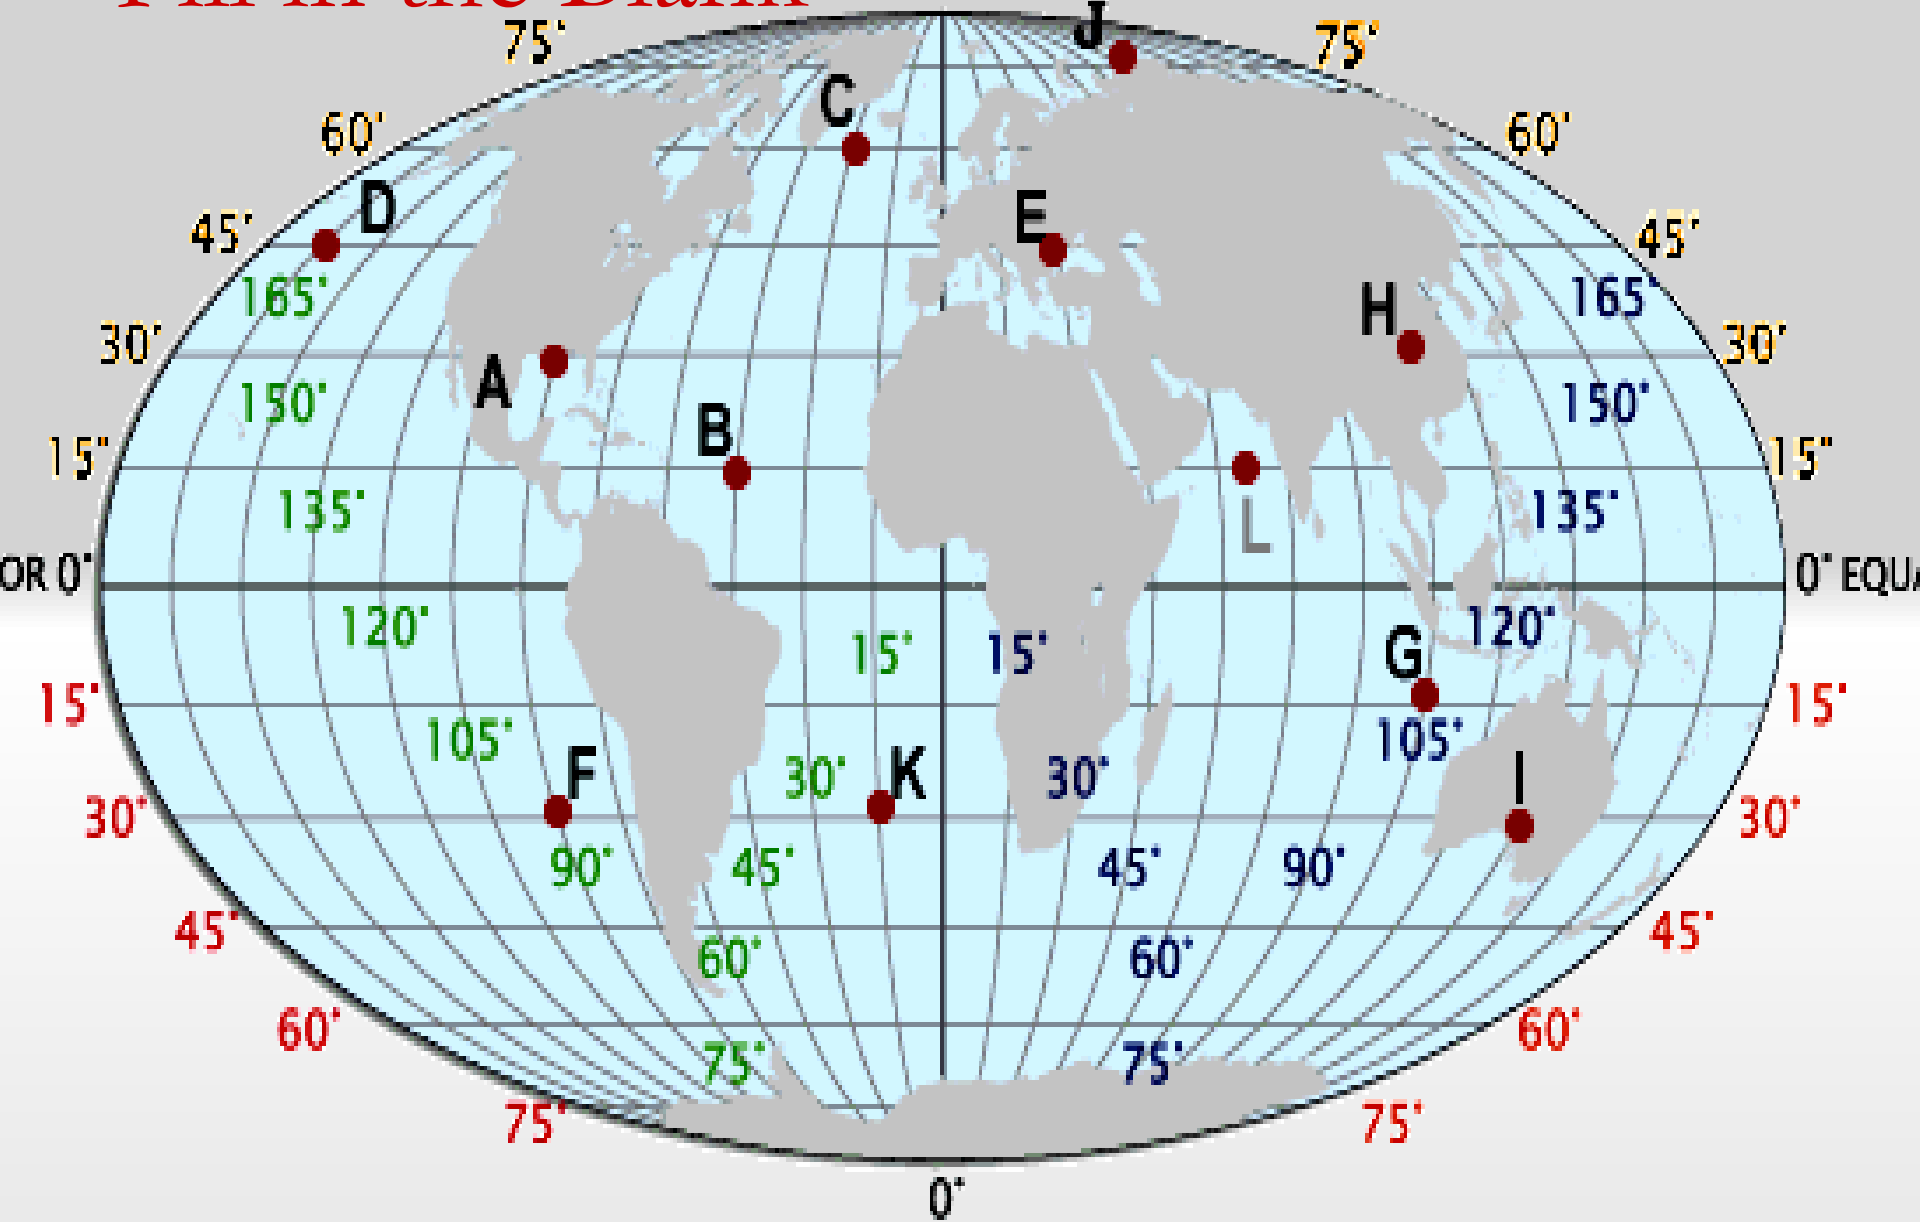

Hemispheres

Prime Meridian = 0°

Western Hemisphere

Eastern Hemisphere

Hemispheres

Equator = 0°

Hemispheres

Equator = 0°

W

E

Northern Hemisphere

Southern Hemisphere

N

S

W

E

Hemispheres

Equator = 0°

I.D.L.
 180°

Prime
Meridian
 0°

Hemispheres

Equator = 0°

I.D.L.
 180°

Prime
Meridian
 0°

Hemispheres

Fill in the Blank

PRIME MERIDIAN

1 of 1

Fill in the Blank

PRIME MERIDIAN

1 of 1

Fill in the Blank