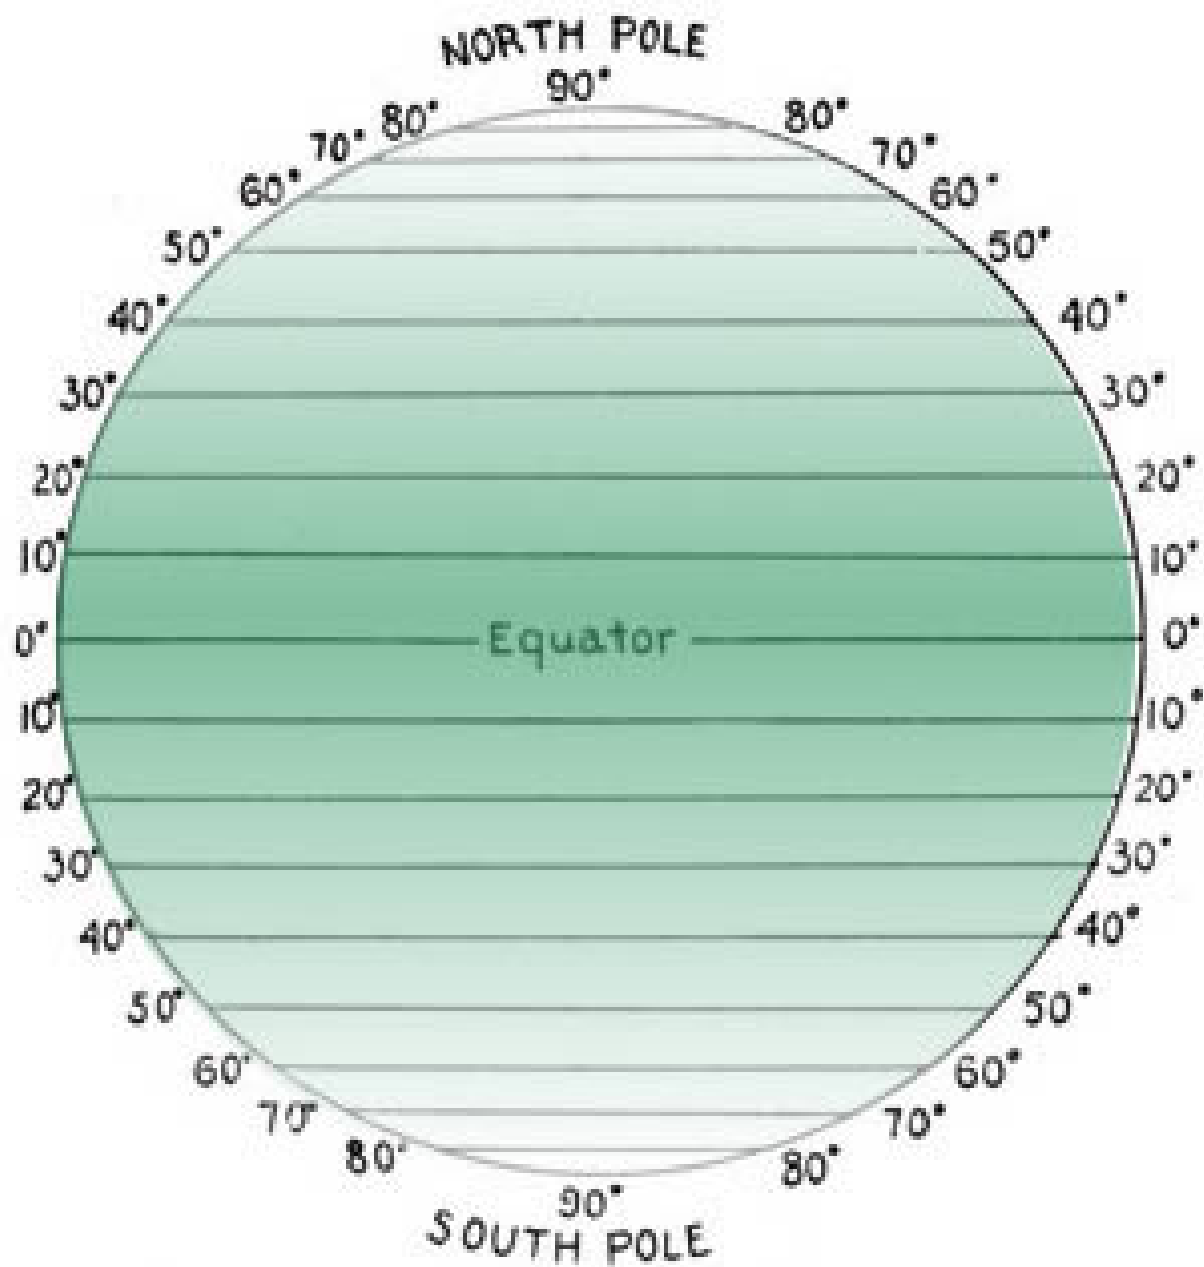

Hemispheres

Prime Meridian = 0°

Western Hemisphere

Eastern Hemisphere

Hemispheres

Equator = 0°

Hemispheres

Equator = 0°

Hemispheres

Equator = 0°

I.D.L.
 180°

Prime
Meridian
 0°

Hemispheres

Equator = 0°

I.D.L.
 180°

Prime
Meridian
 0°

PRIME MERIDIAN

1 of 1

Fill in the Blank

PRIME MERIDIAN

1 of 1

Latitude

Longitude