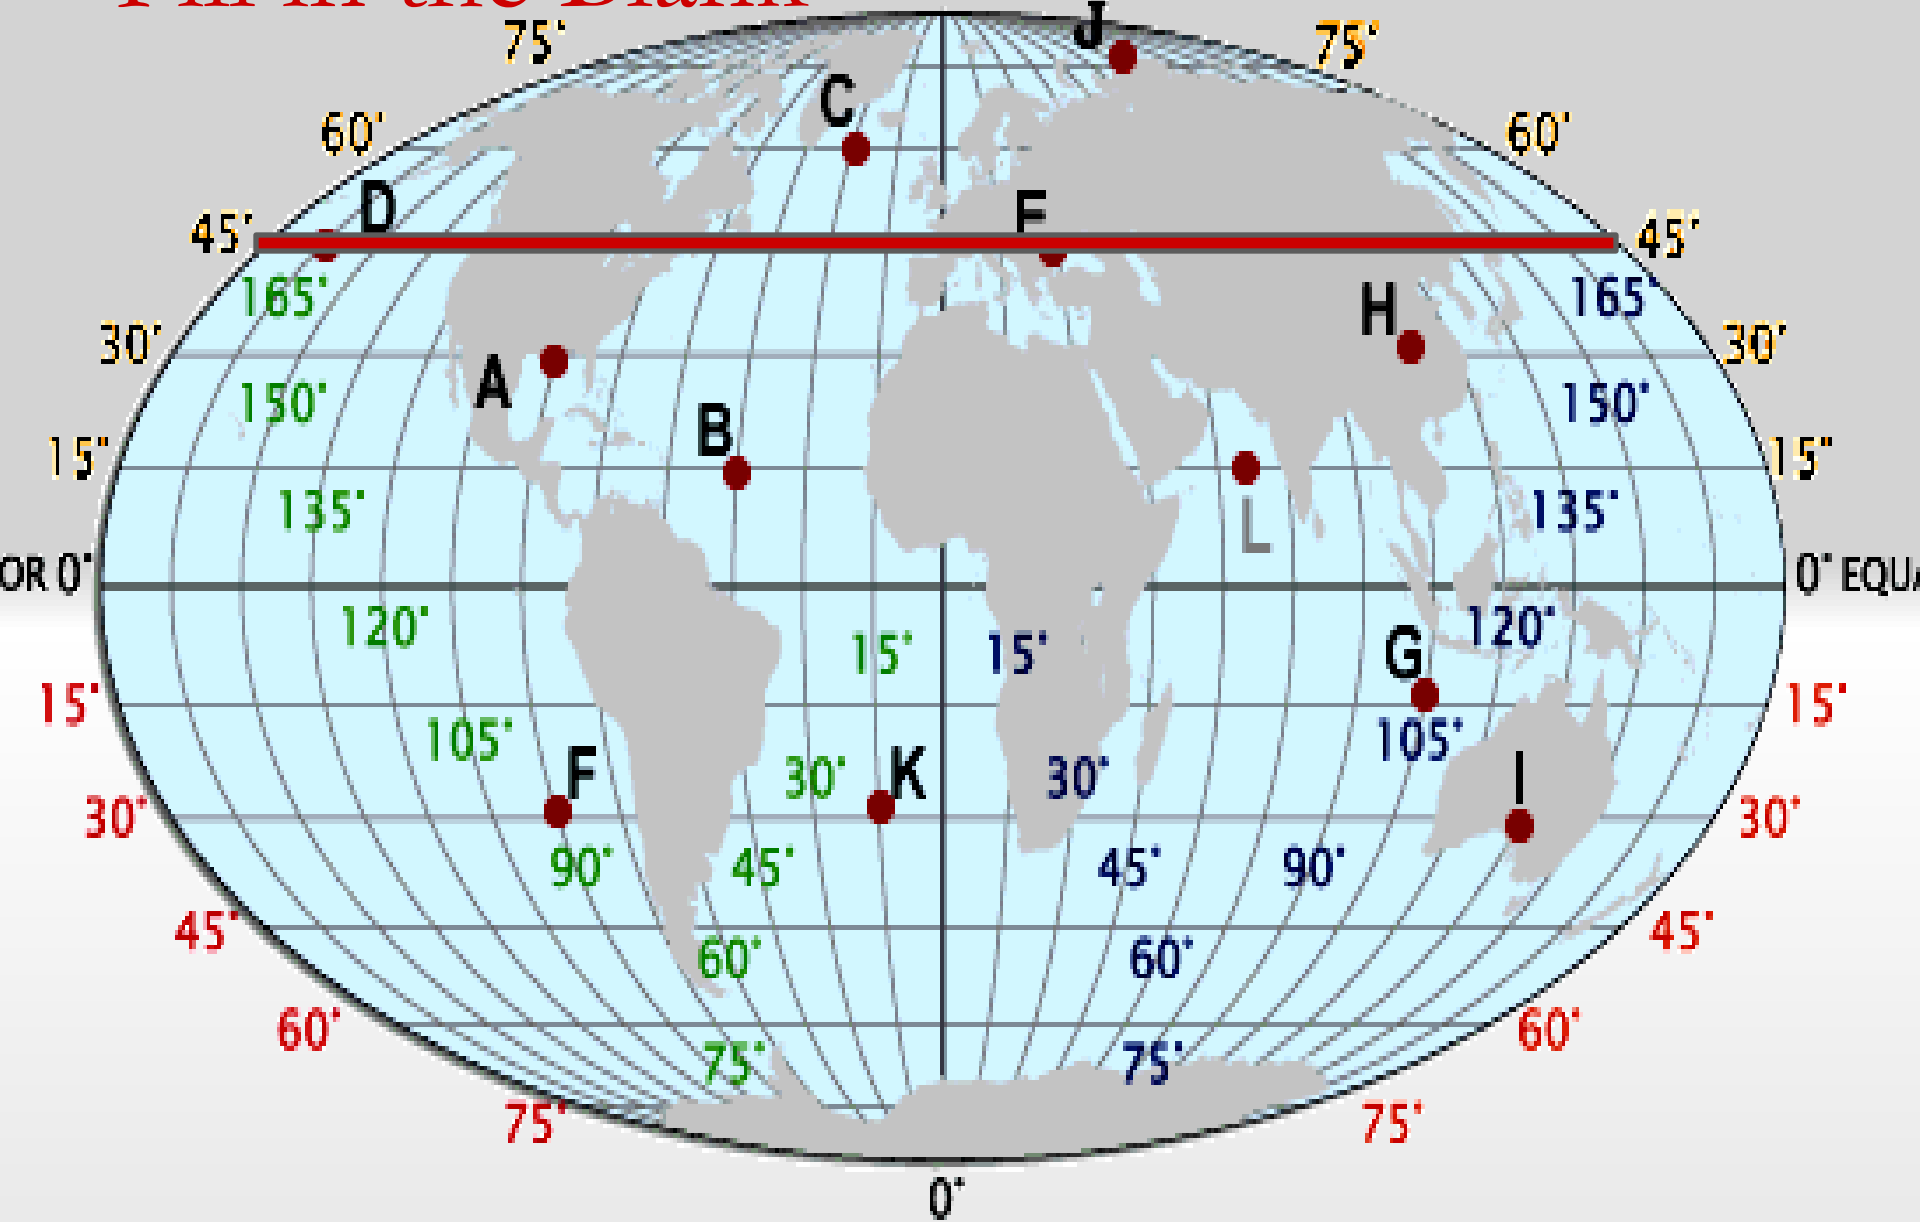

Hemispheres

Prime Meridian = 0°

Western Hemisphere

Eastern Hemisphere

Hemispheres

Equator = 0°

Hemispheres

Equator = 0°

Hemispheres

Equator = 0°

I.D.L.
 180°

Prime
Meridian
 0°

Hemispheres

Equator = 0°

I.D.L.
 180°

Prime
Meridian
 0°

Hemispheres

Fill in the Blank

PRIME MERIDIAN

1 of 1

Fill in the Blank

PRIME MERIDIAN

1 of 1

Fill in the Blank

PRIME MERIDIAN

1 of 1

Fill in the Blank

PRIME MERIDIAN

1 of 1

Latitude

Longitude